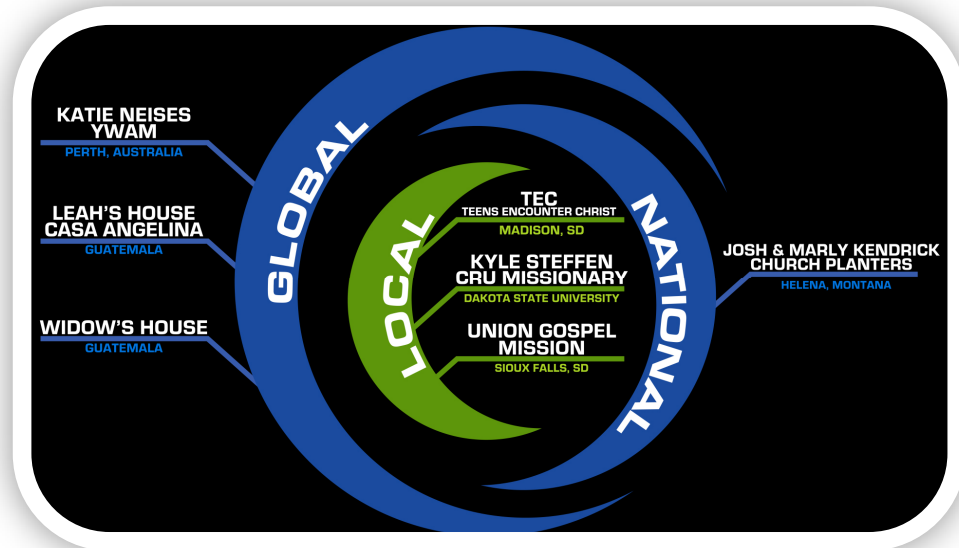

Connections (Greeter, Barista, Usher, check-in)

Nursery-PreK (Sunday morning team, material prep, room set up)

LH Kids (Sunday morning team, material prep, room/stage set-up, music)

LH Students (Wednesday night Connection team, material prep)

Events (planning, prep, hosting)

Music/Creative (vocals, band, stage design, decorating)

Tech (sound, lights, video, graphics, photography)

Care (meals, notes, prayer, visitation)

Life Groups (leader, host)

Office (phones, finance/budgeting, admin tasks)

Maintenance (handyman, painting, cleaning, grounds care)

Message Notes

To follow along in the YouVersion Bible App, choose "Events" from the menu

Want to connect personally with our missions partners or learn more about their ministry?

<u>Missions Partner</u>	<u>Website</u>	<u>Email</u>
TEC	interlakestec.org	
CRU	cru.org	kyle.steffen@cru.org
Union Gospel Mission	ugmsf.org	
Josh & Marly Kendrick		overflowhelena@gmail.com
Leah's House	leahskids.org	
Widow's House		demarayfm@triotel.net
Katie Neises	ywampertth.org.au	kneises.1199@gmail.com

Pray this week

Living Hope Missions
TEC
interlakestec.org

Local Church
Madison
Church at the Gate

Northwest District Church
Pierre, SD
Lakota Chapel
Cheryl Arguello

Living Hope Church
District Leadership
Advisory Council
Pastoral Staff

March 24, 2019